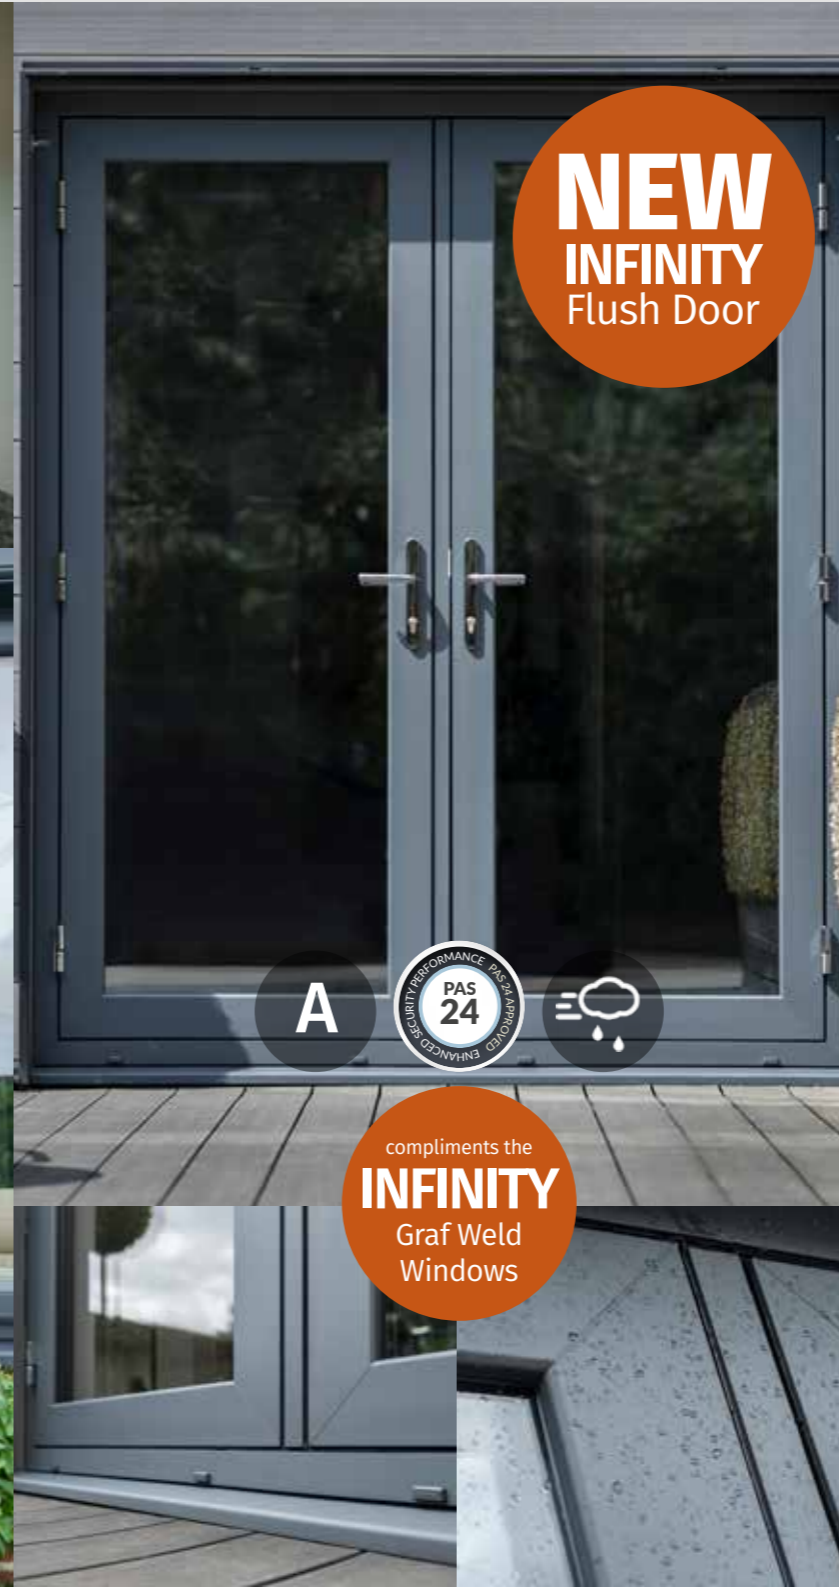

With their 19th century charm and 21st century attributes, our stunning Infinity flush windows and doors will transform your property into the classic chocolate box home you have always dreamed of.

- ✓ Imitates the aesthetics of a timber door
- ✓ Designed in line with the award winning flush window (G17 New Product of the Year)
- ✓ Dedicated sash profile
- ✓ Dedicated PAS24* approved hardware system:
- ✓ Traditional butt hinge, 3D adjustable with integrated dog-bolt and weather seal 3-hook lock with tamper proof gearbox, integrated bottom shoot-bolt and two top shoot-bolt sizes
- ✓ Non-handed adjustable keep, watertight design with integrated dust buckets and no packers
- ✓ Adjustable shoot-bolt keeps for single, double and low threshold doors
- ✓ Non-handed double arm restrictor for single and double doors
- ✓ #BestInClass double & single door weather performance:
  - Air Permeability - Class 4 600 Pa
  - Water Tightness - Class E1050 Pa
  - Wind Resistance - Class A3 1200 Pa
- ✓ Doorset energy rating A
- ✓ Double glazed U_d 1.3, triple glazed U_d 1.0
- ✓ Dedicated galvanised reinforcement, no glass bonding
- ✓ 27 colourways from stock
- ✓ The ideal alternative to aluminium

*PAS24 is optional, please talk to your installer.