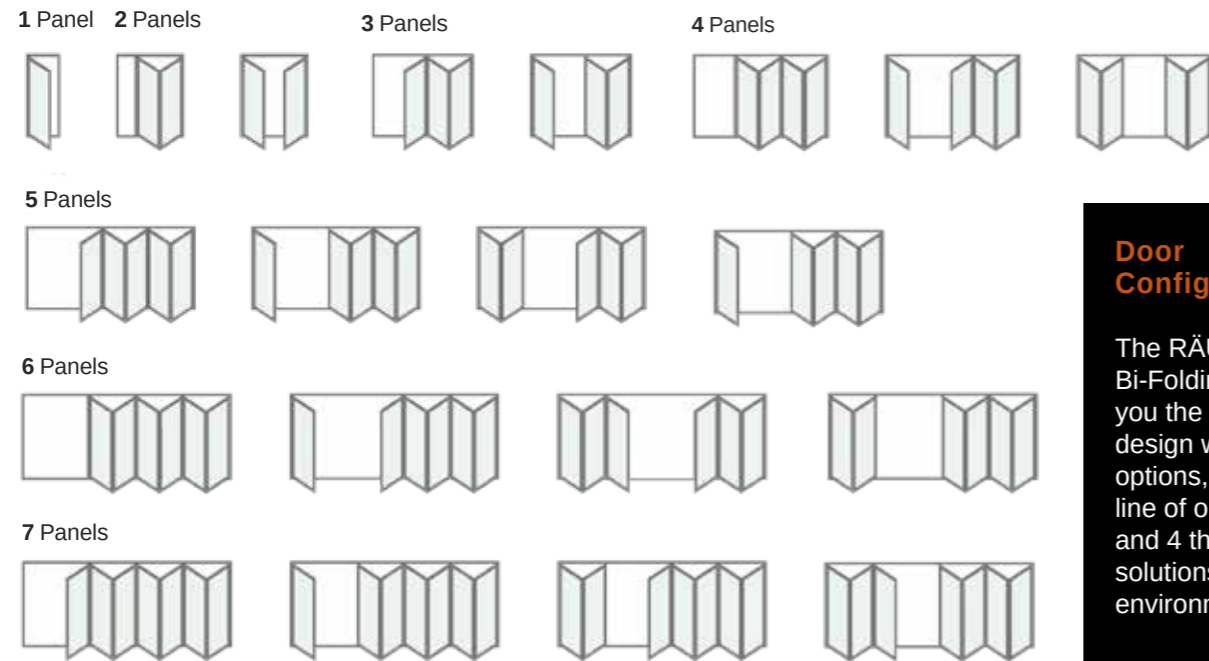

ALUMINIUM BI-FOLDING DOORS

Door Configurations

The RÄUM Bi-Folding door offers you the freedom of design with 1 to 7 leaf options, slim sight line of only 131mm and 4 threshold solutions to suit your environment.

Maximum door size up to 2.5 high Maximum panel size up to 1200mm wide.

COLOUR & FINISHES

There are literally hundreds of colours to choose from and you can have a different colour inside and out. You can choose between a matt or gloss finish, or opt for our special Coatex finish. You can even choose one of our realistic wood effect finishes if you prefer.

We offer three colours as standard, Jet Black, Traffic White and Anthracite Grey as well as any RAL colour finishes to order

STANDARD COLOURS

COATEX PREMIUM FINISH

Low maintenance, scratch resistant, metallic Coatex finish available in 3 colours as standard.

Jet Black and Anthracite Grey are in a matt finish as standard, high gloss option can be selected. Traffic White is satin as standard with high gloss as an option.