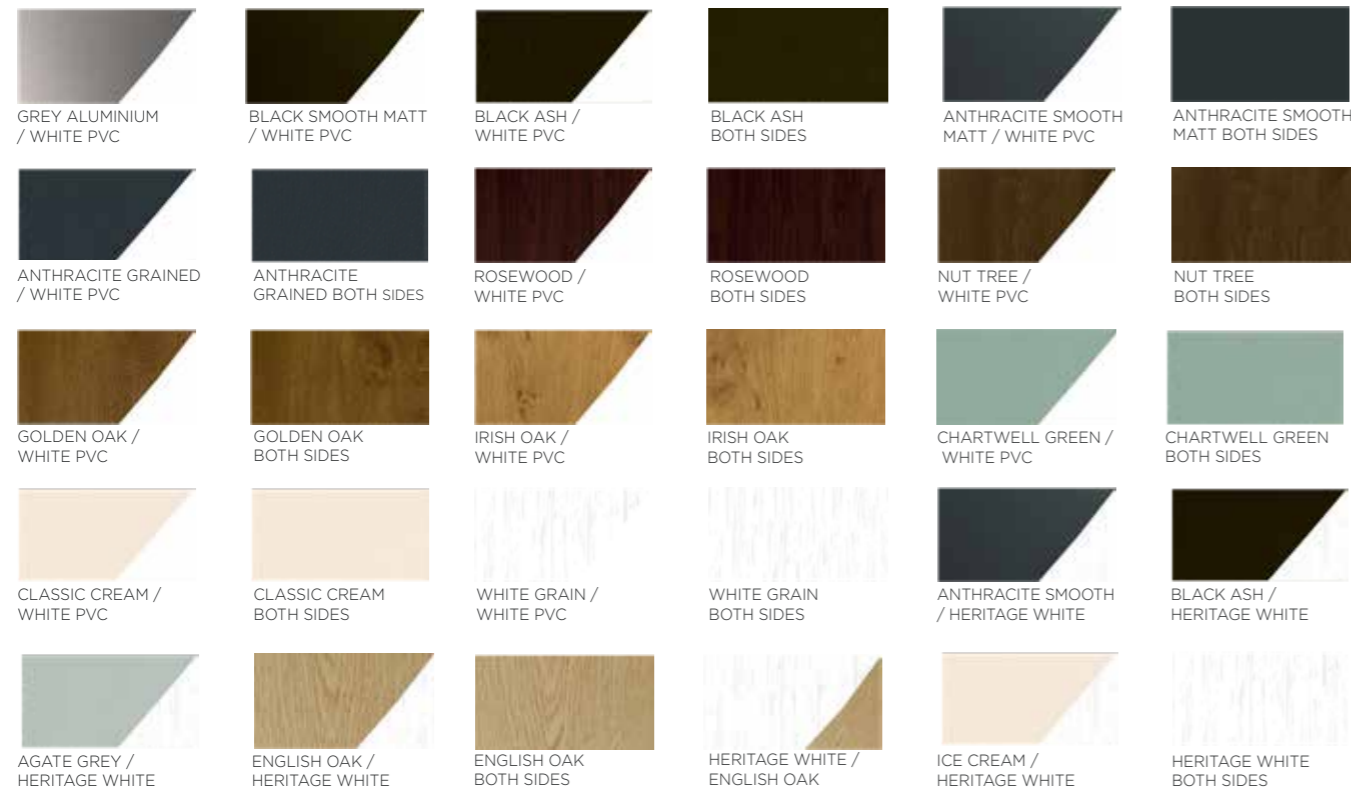

# INFINITY COLOUR COLLECTION

## PREMIUM COLOUR FOILS AVAILABLE IN 30 COLOURWAYS FROM STOCK

Our Infinity colour collection has been specially designed to help you put together the perfect colour palette for your home.

Our beautiful range of colours take inspiration directly from nature to harmonise perfectly with your home and its surroundings, ensuring it stays looking good for years to come.

A unique range of foil colours in 30 colourways from stock, complete with matching ancillaries, trims and accessories.

If you're looking for a specific colour, please ask your installer to help you. There's practically hundreds of Renolit colour finishes you can choose from to suit your property and taste.